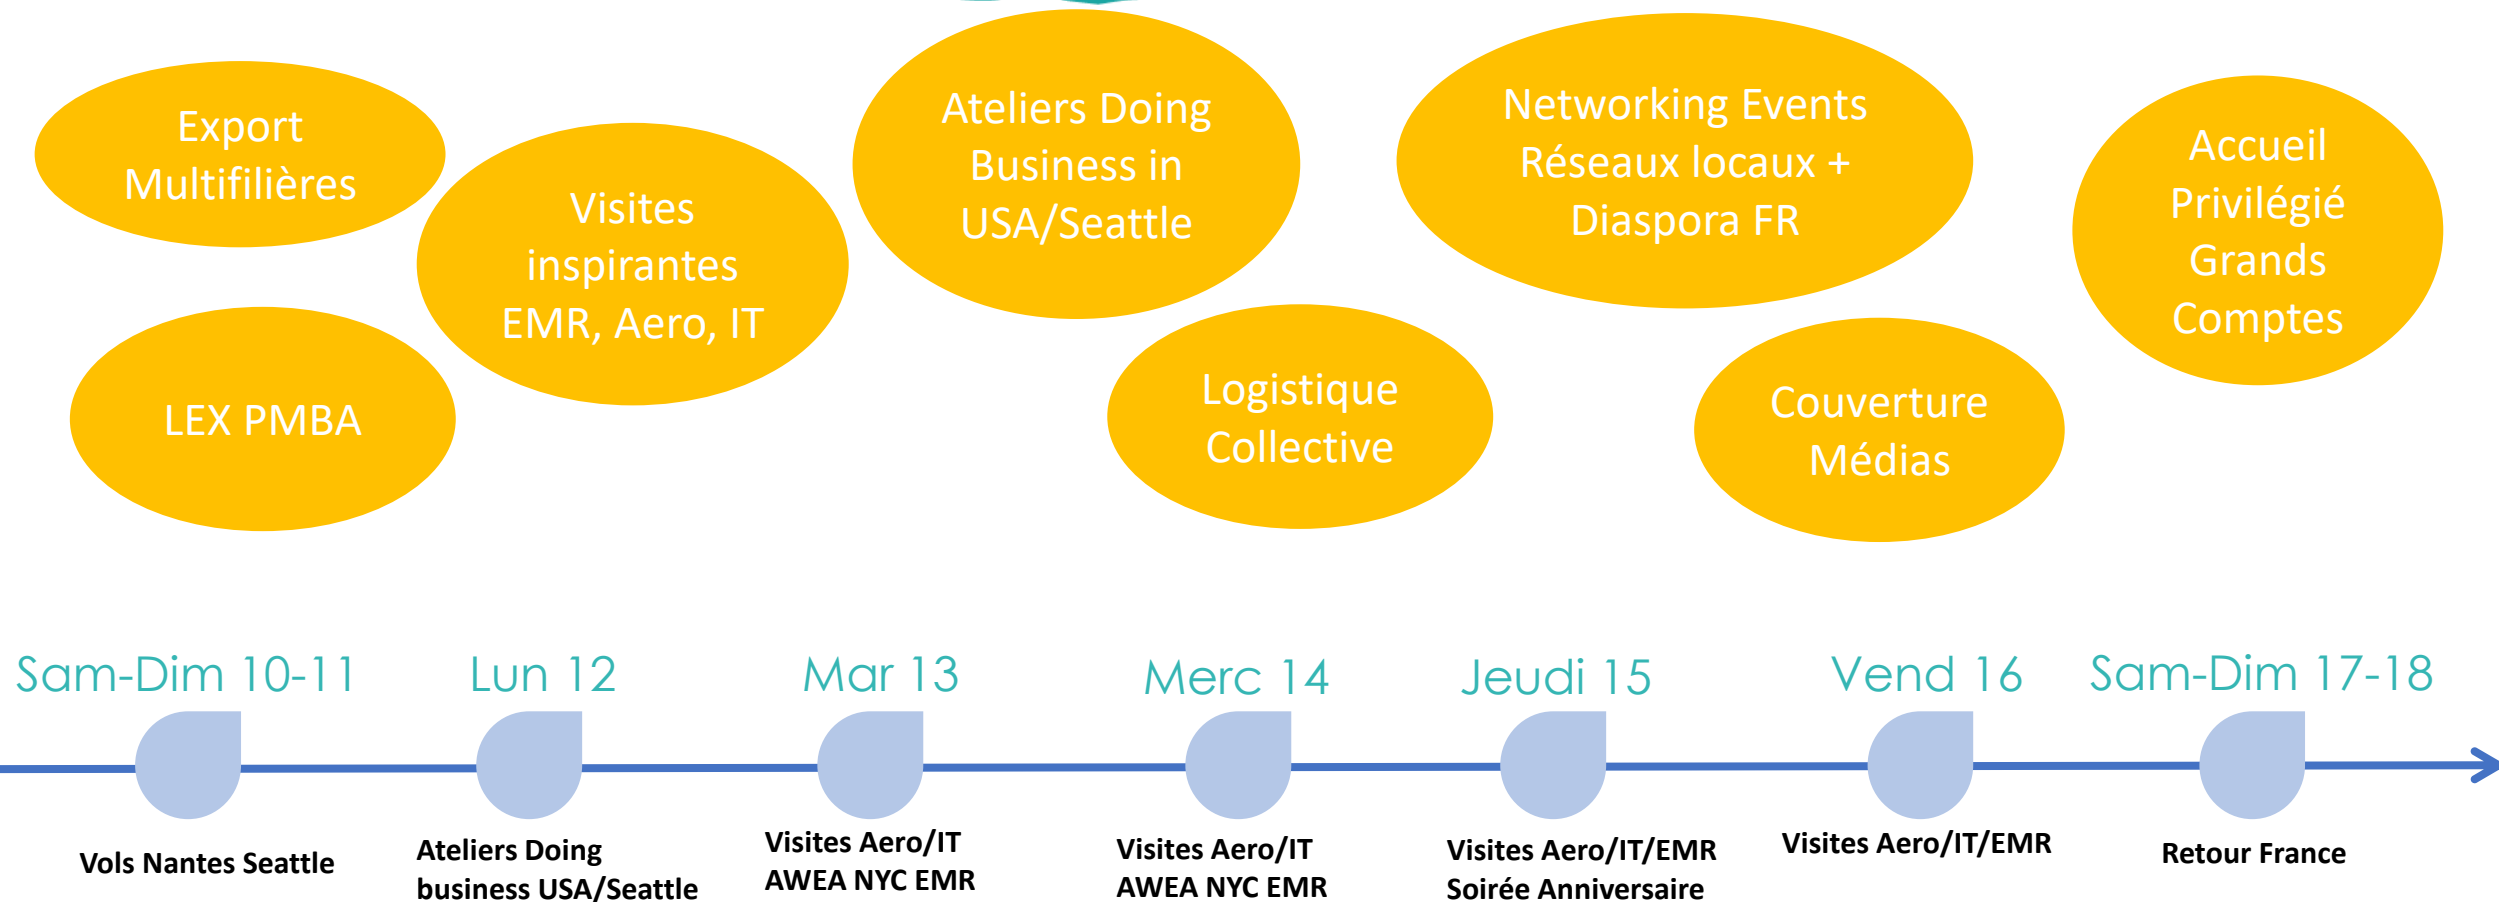

Exemple Programme Eco-Type